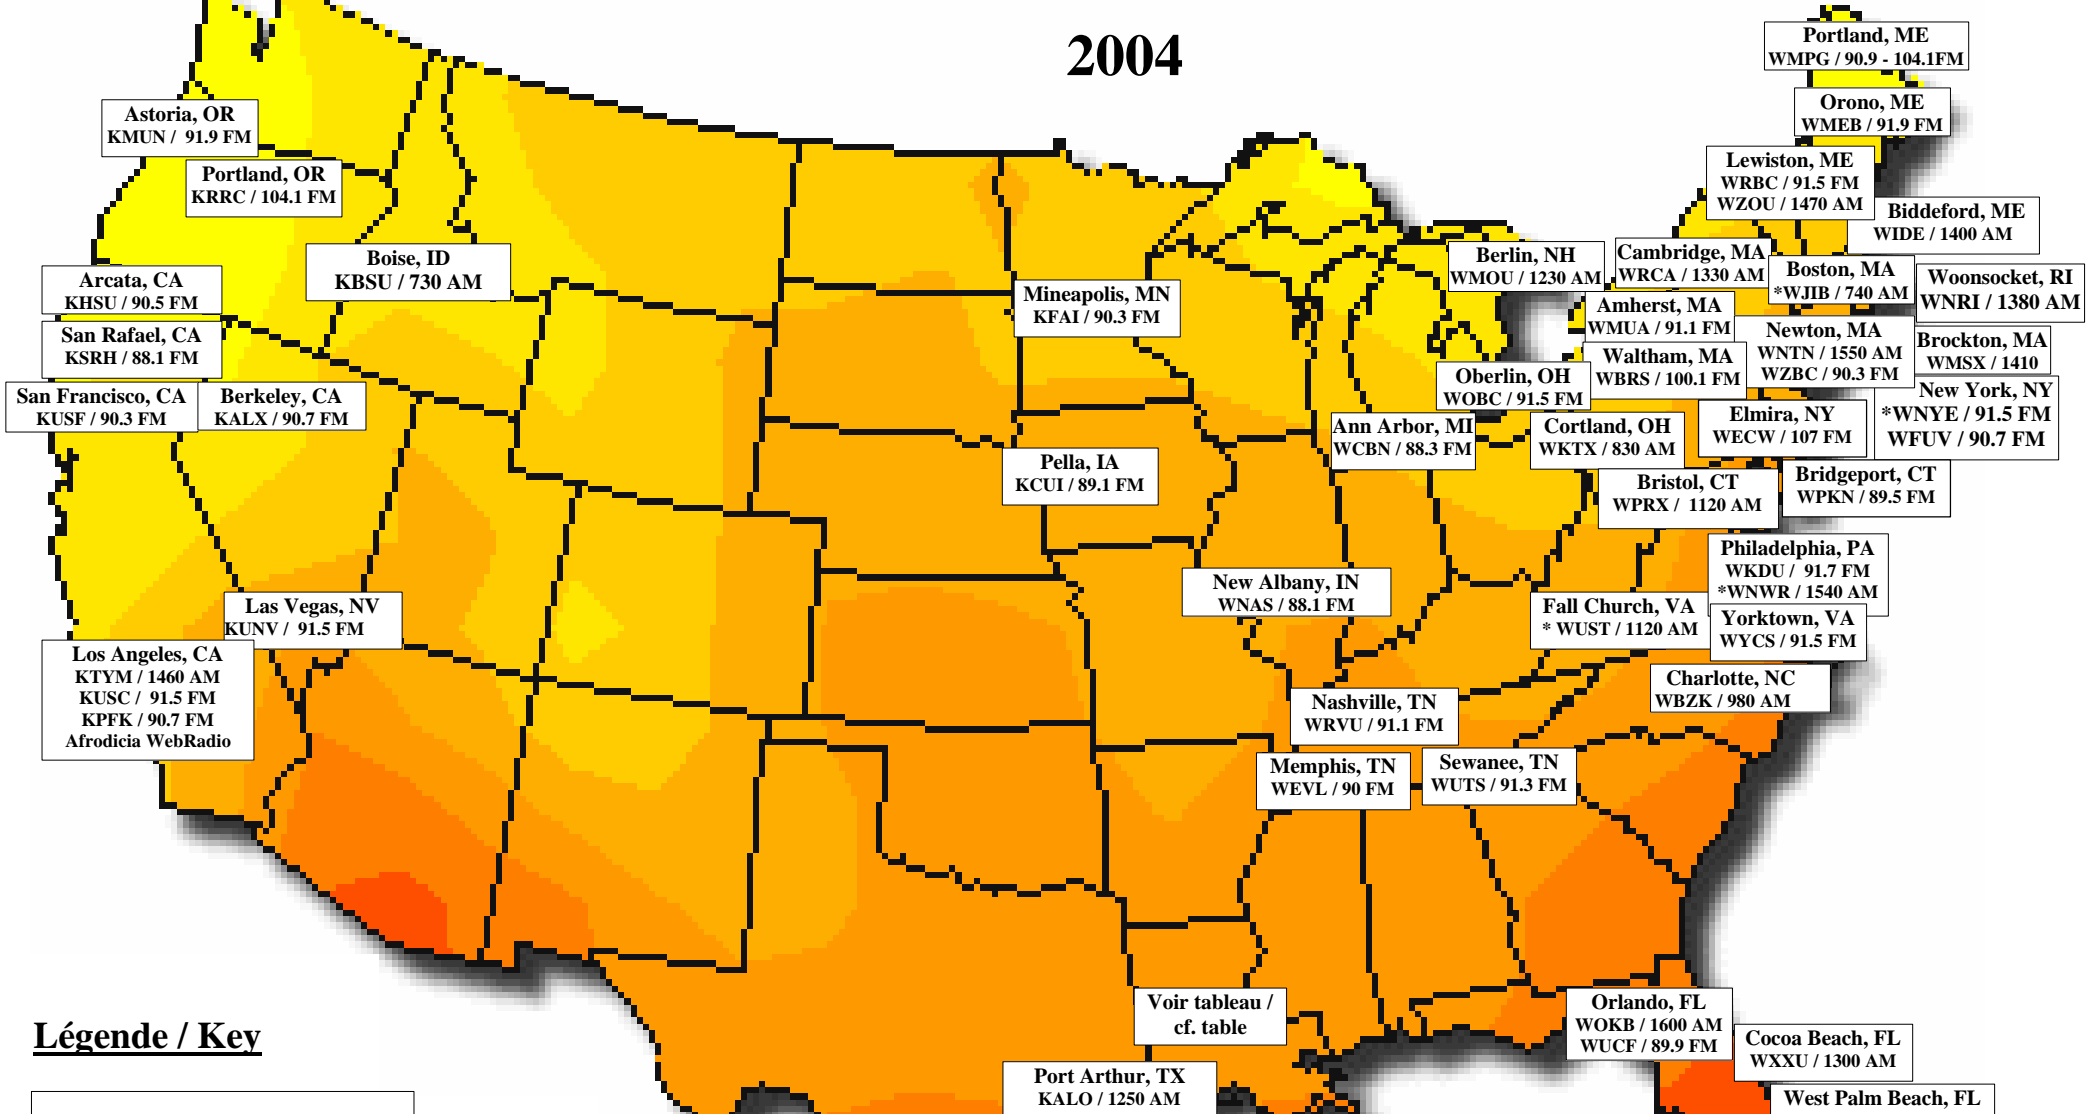

# RADIOS AYANT DES EMISSIONS FRANCOPHONES

## RADIO STATIONS WITH FRENCH PROGRAMS

2004

### Légende / Key

City, STATE  
Station / frequency - band  
Emissions RFI / RFI programs \*

October 2004